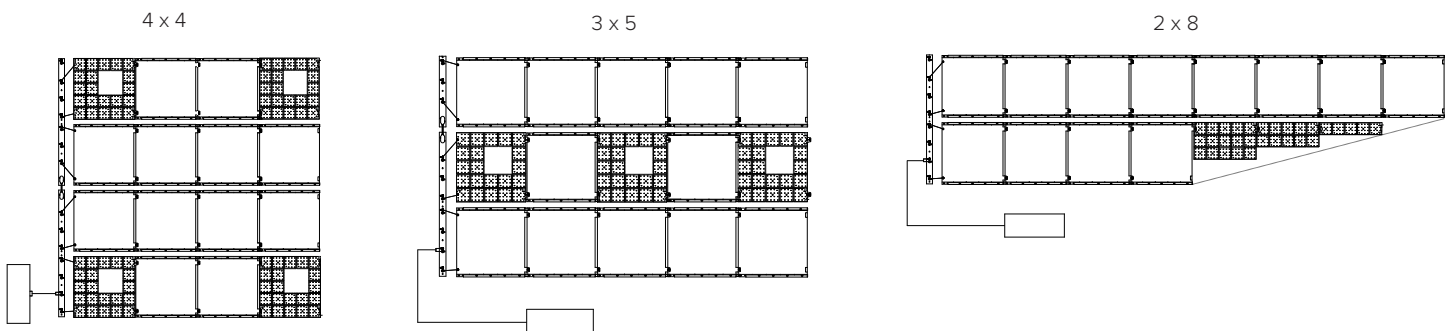

2. REFERENCE LAYOUTS - CONFIGURABLE

See reverse for Ordering Information.

Coledge Lighting reserves the right to change materials or modify the design of its product without notification as part of the company's continuing product improvement program.

COOLEGE™